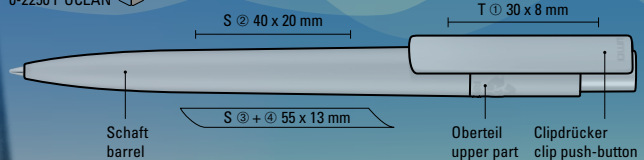

0,82 €
1,000 pieces
barrel S, clip T

RECYCLED PET PEN PRO

ocean

made from ocean-bound plastic

Produkt-Video/
product video

RECYCLED PET PEN PRO

0-2250 F OCEAN ◀

Farb-Code/Minen
Colour code/Refills