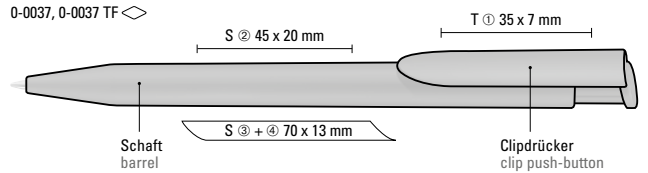

0-0037, 0-0037 TF ◊