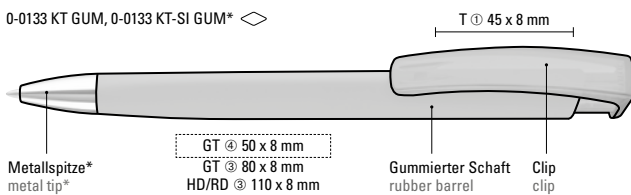

LITMA
PRIME

RD
LITMA

0-0133 KT GUM, 0-0133 KT-SI GUM* ◇