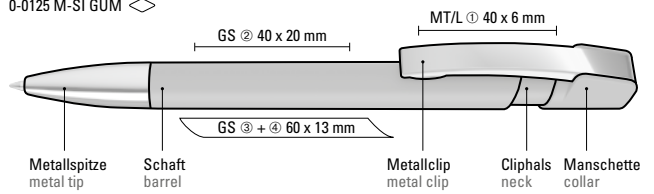

0-0125 M-SI GUM ◊

0-0125 GUM ◊