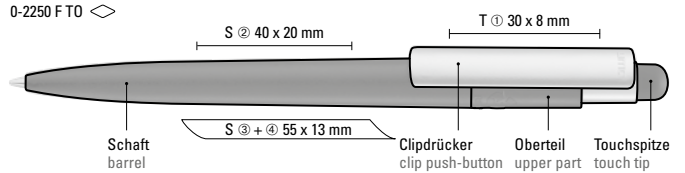

0-2250 F TO ◊