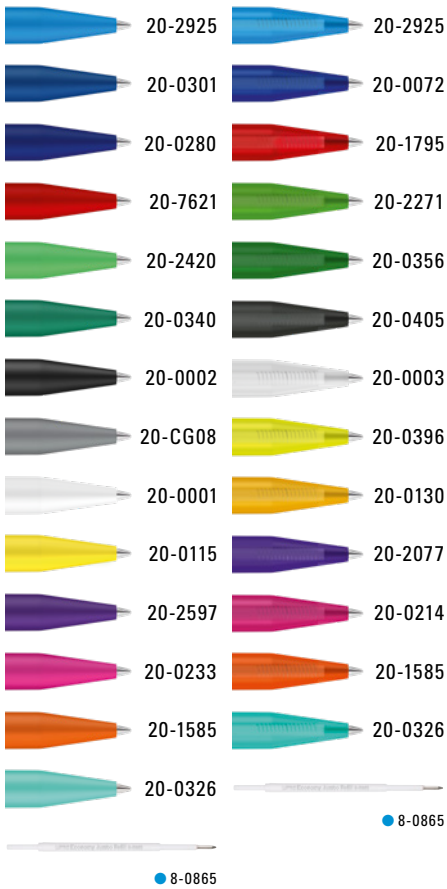

Farb-Code/Minen
Colour code/Refills

HAPPY
0-0037

HAPPY frozen
0-0037 TF

0-0037 (● 8-0865)

0-0037 TF (● 8-0865)