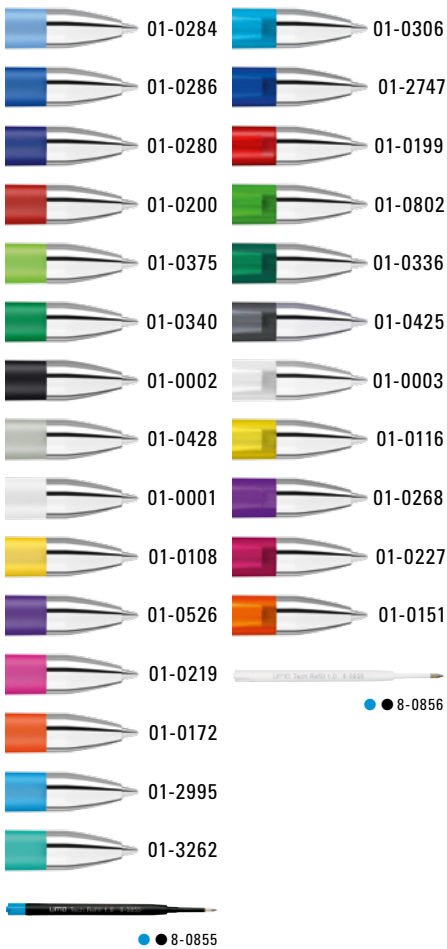

Farb-Code/Minen
Colour code/Refills

CHECK M SI
1-0142 M-SI

CHECK frozen M SI
1-0142 TF M-SI

1-0142 M-SI

(● 8-0855)

1-0142 TF M-SI

(● 8-0856)

umaBlackForest *Pens*

Die schönste Verbindung von Design und Fertigung. Geschmackvoll design in Deutschland. Präzise gefertigt in der Schweiz. Exklusiv zusammengefügt und veredelt im Schwarzwald.

The most beautiful combination of design and manufacturing. Elegant designed in Germany. Precisely manufactured in Switzerland. Exclusively assembled and refined in the Black Forest.

Mix n' Match: Alle Teile können farblich frei kombiniert werden.

1-0142 M-SI: Druckkugelschreiber mit gedeckt matten Gehäuse. Schwerer Metallspitze und Metallclip glanzverchromt.

1-0142 TF M-SI: Druckkugelschreiber mit transparent gefrosteten Gehäuse. Schwere Metallspitze und Metallclip glanzverchromt.

Preis/Stück 1-0142 M-SI, 1-0142 TF M-SI
Mindestbestellmenge
Werbeschlüssel

1,09 €
1.000 Stück
Schaft S ○, Clip L

Mix n' Match: All parts can be colour-combined freely.

1-0142 M-SI: Retractable ballpoint pen with opaque matt housing. Heavy metal tip and metal clip chrome plated.

1-0142 TF M-SI: Retractable ballpoint pen with transparent frosted housing. Heavy metal tip and metal clip chrome plated.

Price/piece 1-0142 M-SI, 1-0142 TF M-SI
Minimum quantity
Advertising code

1.09 €
1,000 pieces
barrel S ○, clip L