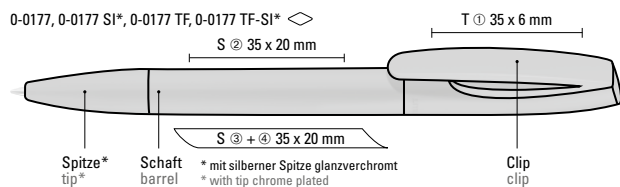

0,63 €
1.000 Stück
Schaft GS, Clip GT

0-0177 GUM: Twist ballpoint pen with softtouch housing and softtouch clip.

Price/piece 0-0177 GUM
Minimum quantity
Advertising code

0.63 €
1,000 pieces
barrel GS, clip GT