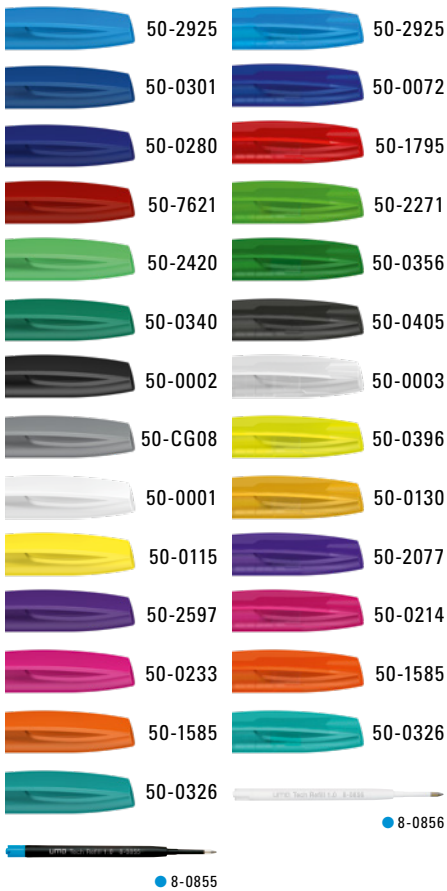

Farb-Code/Minen
Colour code/Refills

CORAL SI
0-0177 SI

CORAL frozen SI
0-0177 TF-SI

CORAL
0-0177

CORAL frozen
0-0177 TF

0-0177 SI (● 8-0855) 0-0177 TF-SI (● 8-0856)
0-0177 (● 8-0855) 0-0177 TF (● 8-0856)

0-0177 SI: Drehkugelschreiber mit matt gedecktem Gehäuse und silberner Spitze glanzverchromt.

0-0177 TF-SI: Drehkugelschreiber mit transparent gefrostetem Gehäuse und silberner Spitze glanzverchromt.

0-0177: Drehkugelschreiber mit matt gedecktem Gehäuse.

0-0177 TF: Drehkugelschreiber mit transparent gefrostetem Gehäuse.

Preis/Stück 0-0177 SI, 0-0177 TF-SI

Preis/Stück 0-0177, 0-0177 TF

Mindestbestellmenge

Werbeschlüssel

0,58 €

0,49 €

1.000 Stück

Schaft S, Clip T

0-0177 SI: Twist ballpoint pen with opaque matt housing and tip chrome plated.

0-0177 TF-SI: Twist ballpoint pen with transparent frosted housing and tip chrome plated.

0-0177: Twist ballpoint pen with opaque matt housing.

0-0177 TF: Twist ballpoint pen with transparent frosted housing.

Price/piece 0-0177 SI, 0-0177 TF-SI

Price/piece 0-0177, 0-0177 TF

Minimum quantity

Advertising code

0.58 €

0.49 €

1,000 pieces

barrel S, clip T