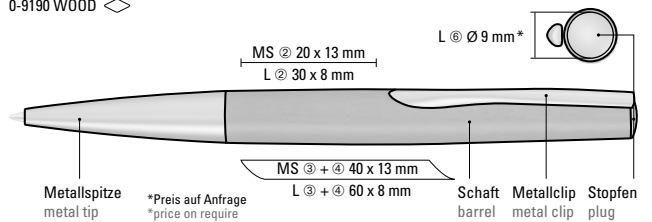

0-9190 WOOD ◊