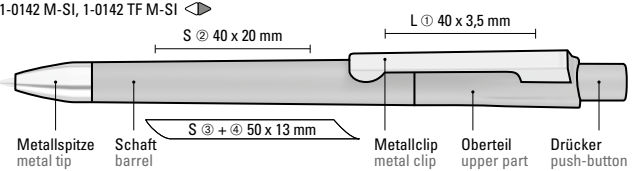

1-0142 M-SI, 1-0142 TF M-SI ◀