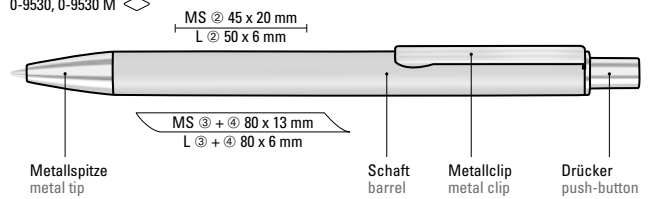

Etui Empfehlung/Case suggestion
ETUI 0-0942
Informationen unter www.uma-pen.com
Information at www.uma-pen.com

0-9530, 0-9530 M ◊