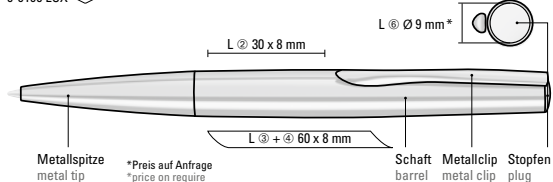

0-9190 LUX: Metall-Drehkugelschreiber mit 18 ct vergoldetem Gehäuse, gefederter Metallclip, schwere Metallspitze und Softdrehmechanik.

Preis/Stück 0-9190 LUX
Mindestbestellmenge
Werbeschlüssel

30,03 €
100 Stück
Schaft L, Stopfen L

0-9190 LUX: Metal twist ballpoint pen with 18 ct gold plated housing, spring-mounted metal clip, heavy metal tip and soft twist mechanism.

Price/piece 0-9190 LUX
Minimum quantity
Advertising code

30.03 €
100 pieces
barrel L, plug L