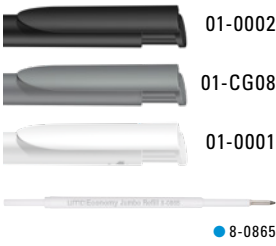

Farb-Code/Minen
Colour code/Refills

HAPPY RECY
0-0037 RECY

0-0037 RECY (● 8-0865)