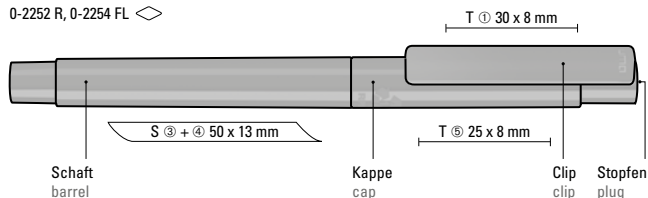

RECYCLED PET PEN PRO Fineliner

Emphasise, highlight or technical drawing – the thin streak of a fineliner can be precisely presented in colour format. 12 standard colours are available in the uma RECYCLED PET PEN PRO series.

0-2252 R, 0-2254 FL ◊