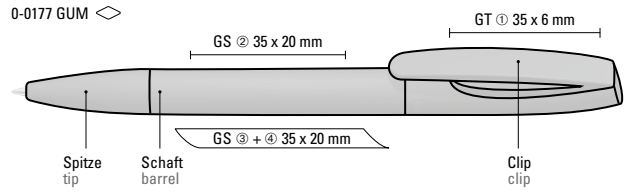

0-0177 GUM ◊