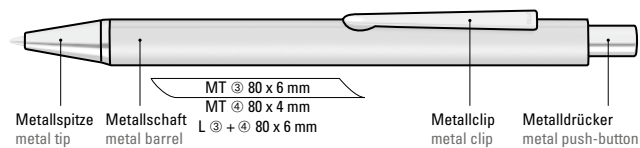

0-9733 ◊

0-9733 GUM, 0-9733 M GUM ◊