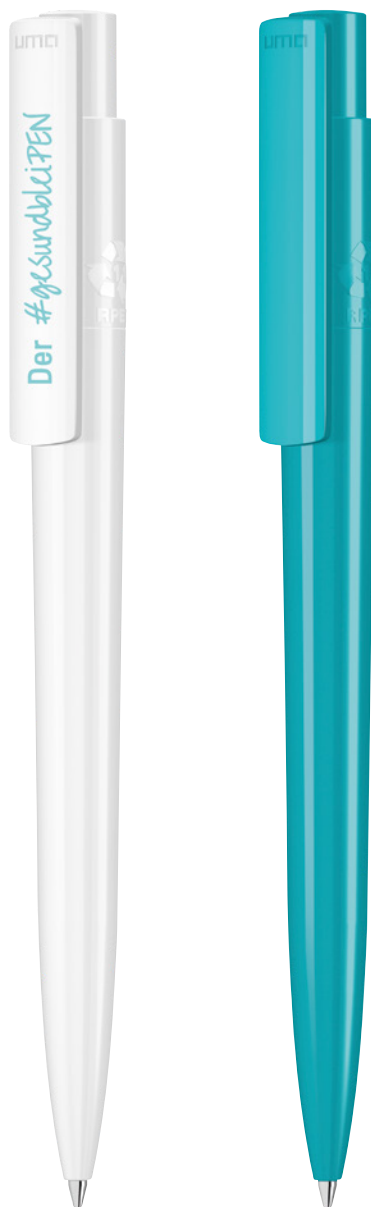

✔ **Wirkt gegen
Corona - Viren**