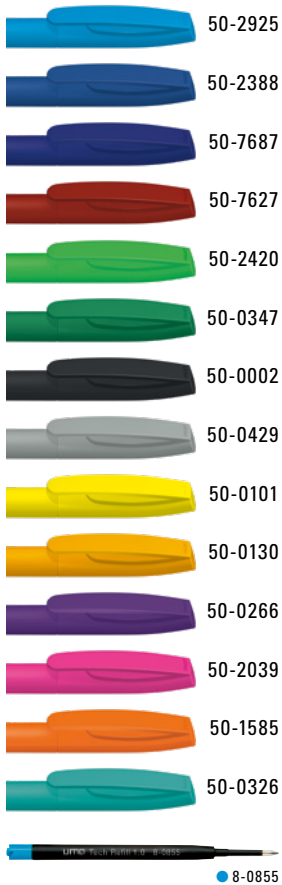

Farb-Code/Minen
Colour code/Refills

CORAL GUM
0-0177 GUM

0-0177 GUM (● 8-0855)

0-0177 GUM: Drehkugelschreiber mit Softtouch-Gehäuse und Softtouch-Clip.

Preis/Stück 0-0177 GUM
Mindestbestellmenge
Werbeschlüssel

0,63 €
1.000 Stück
Schaft GS, Clip GT

0-0177 GUM: Twist ballpoint pen with softtouch housing and softtouch clip.

Price/piece 0-0177 GUM
Minimum quantity
Advertising code

0.63 €
1,000 pieces
barrel GS, clip GT