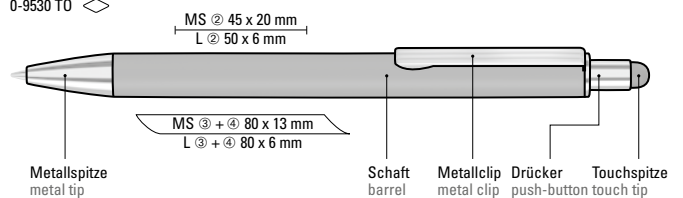

Etui Empfehlung/Case suggestion
ETUI 0-0942
Informationen unter www.uma-pen.com
Information at www.uma-pen.com

0-9530, 0-9530 M ◊

0-9530 TO ◊