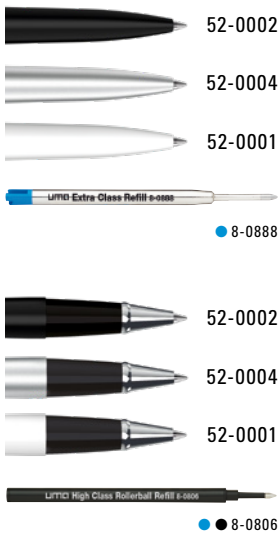

Farb-Code/Minen
Colour code/Refills

TITAN ONE
0-9360

TITAN ONE R
0-9362 R

0-9360 (● 8-0888)
0-9362 R (●● 8-0806)

Die Modelle eignen sich für eine Hochglanzlaserung.

The models are suitable for high gloss laser engraving.

Etui Empfehlung
Case suggestion